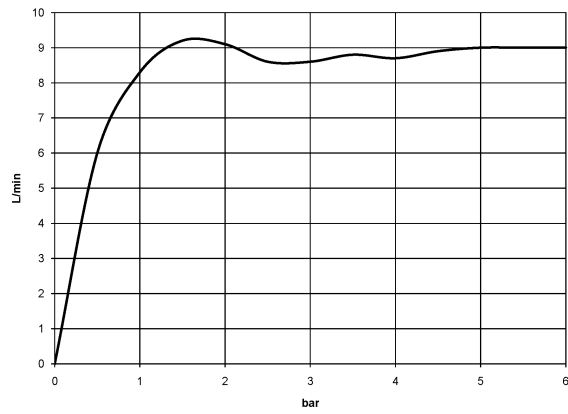

Shower head - Chrome

IMO

28 508 980

- 200mm projection
- ball-joint pivotable through 30°
- Three settings: PURIFY RAIN, COMPACT SOFT FLOW, COMPACT AQUAPRESSURE FLOW, max. flow rate 9 l/min (at 3 bar)
- Function from: 7 l/min
- with anti-scale system
- spray head Ø 92mm
- rosette 60 x 60 mm
- 1/2" connection

Recommended miscellaneous

- Concealed wall elbow -**
- max. recess depth 163 mm
 - min. recess depth 90 mm

35 085 970 90

28 508 980

mm [inches]

Flow rate chart

28 508 980

Spare parts list

No.	Item Number	Name	Quantity used	Delivery time
1	09 27 98 003-00	rosette	1	10
2	09 31 11 048 90	pin	1	2
3	09 14 10 098 90	seal	1	2
4	09 11 03 011-00	connection	1	10
5	04 12 11 110 00-00	shower	1	10